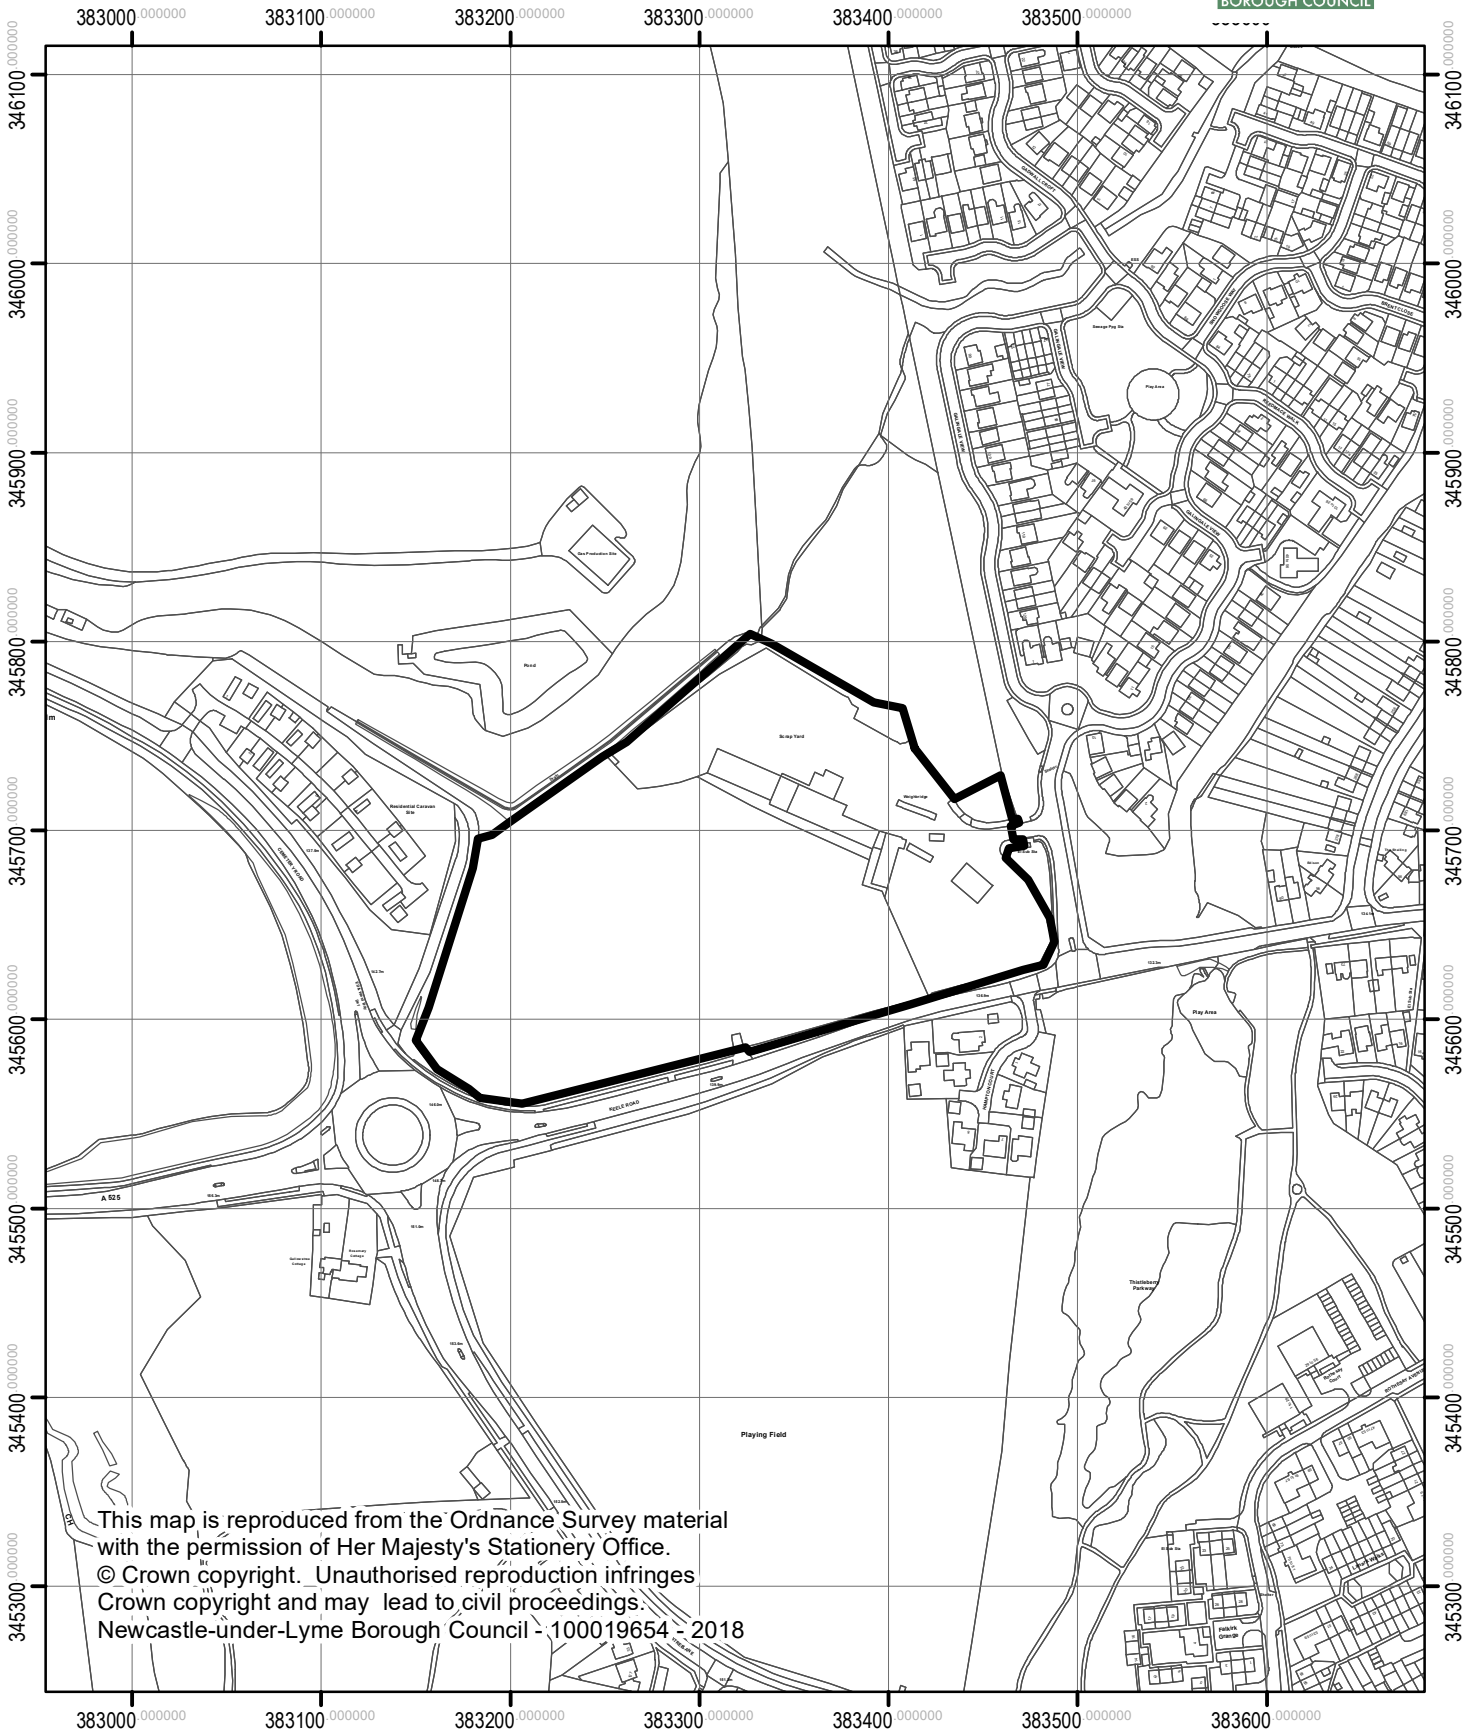

**Hamptons Metal Merchant, Keele Road
Newcastle, ST5 5AA**

This map is reproduced from the Ordnance Survey material with the permission of Her Majesty's Stationery Office.
© Crown copyright. Unauthorised reproduction infringes Crown copyright and may lead to civil proceedings.
Newcastle-under-Lyme Borough Council - 100019654 - 2018